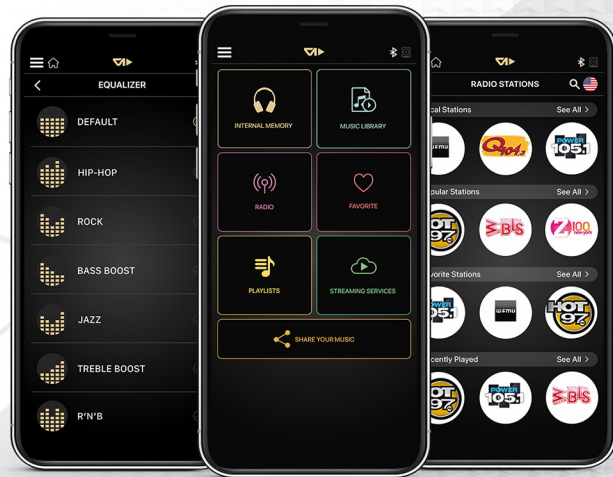

"FREE UP YOUR SMARTPHONE"

INTERCHANGEABLE EAR PADS*

CHANGE THE COLOR TO SUIT YOUR MOOD BY CUSTOMIZING YOUR HEADSET WITH OUR INTERCHANGEABLE EAR PADS.

Available colours:

"SHOW YOUR STYLE"

INSTRUCTIONS FOR USE

PLACE THE EAR PAD INTO THE NOTCH. 1

ROTATE EAR PAD ONE TURN COUNTERCLOCKWISE. 2

**Sold seperately*

VIWONE PURE APPLICATION

SHARE YOUR MUSIC INSTANTLY WITH FRIENDS
AND ENJOY YOUR FAVORITE TRACKS.

"YOUR MUSIC AT YOUR FINGERTIPS"

ENJOY ALL GENRES OVER **30 000 INTERNATIONAL
RADIO STATIONS** FOR FREE.

*"BE CARRIED AWAY BY THE
MUSIC OF THE WORLD"*

HEADSET REGISTRATION

AUTHENTICATE YOUR HEADPHONES

USING ITS UNIQUE SERIAL NUMBER ON THE MOBILE APP